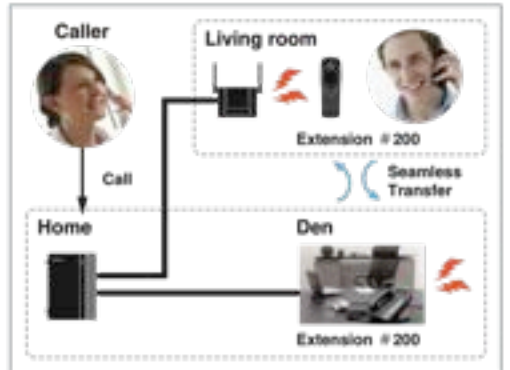

www.Panasonic.com/PSNA

Panasonic offers a complete suite of communications, office productivity and networking solutions.

Large Residence

Authorized Dealer Info and Logo Here

Design and specifications are subject to change without notice.