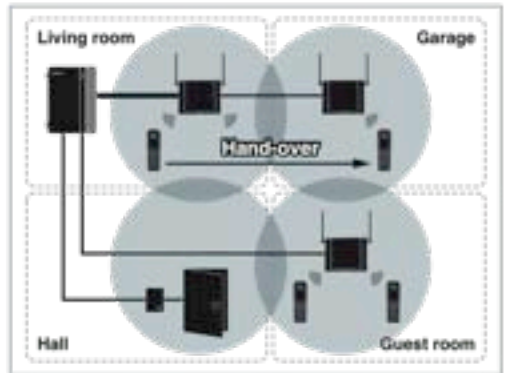

Remote Doorphone Link

By linking the telephone system to your doorphone, you can greet visitors right from your DECT handset. You can also unlock the door by remote control from the DECT handset.

Models for Every Need

Panasonic **ideas for life**

Communication Made Easy

Panasonic offers reliable, flexible solutions for large residences.

Elegant, Smart and Sturdy - Business Mobility Terminals

Handsets have a large, 6-line, blue backlit LCD and include all the features you'd expect such as Caller ID, personal and system speed-dials, and a built-in 100-entry phone book and distinct ring/LED options. The handset includes an intuitive Graphical Icon Menu and dynamic Operation Guidance with Soft Keys and a built-in Joystick.

Seamless Connectivity

This system provides automatic hand-over between installed cell stations - enhancing coverage and giving you true communication mobility even within large premises. Maintain high connection quality as you walk around, moving from one cell station area to the next while continuing with important business conversations.

With Panasonic DECT, multi-system Registration allows you to roam across up to 4 different phone systems with one wireless DECT handset for maximum flexibility.

Seamless Communication Boosts Mobility

Panasonic's Wireless XDP Parallel feature* lets you set your DECT handset to the same extension number as your desk phone, enables you to receive calls when you're away from your desk. Calls can be seamlessly transferred from the system desk phone to the DECT wireless handset or vice versa.